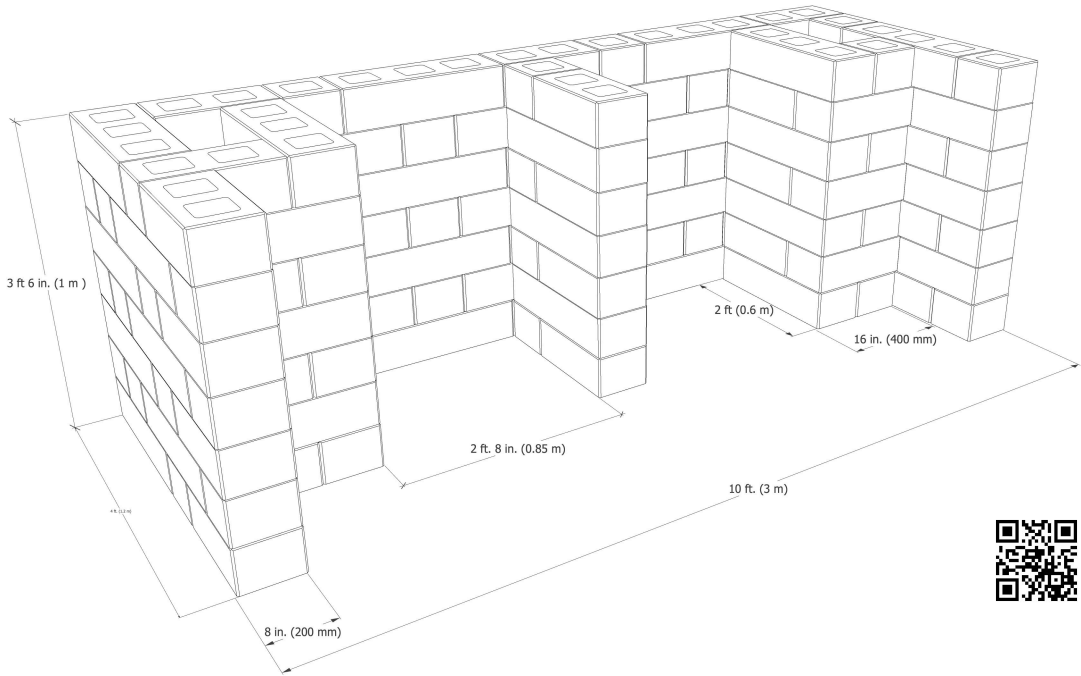

Your AB Metro Patio Wall Project Portfolio

Room 1 - Plan View

allanblock.com

Your AB Metro Patio Wall Project Portfolio Element Isometric Drawings

allanblock.com

Bar 48x120 Extd LR

AB Metro Patio Block Sets = 42