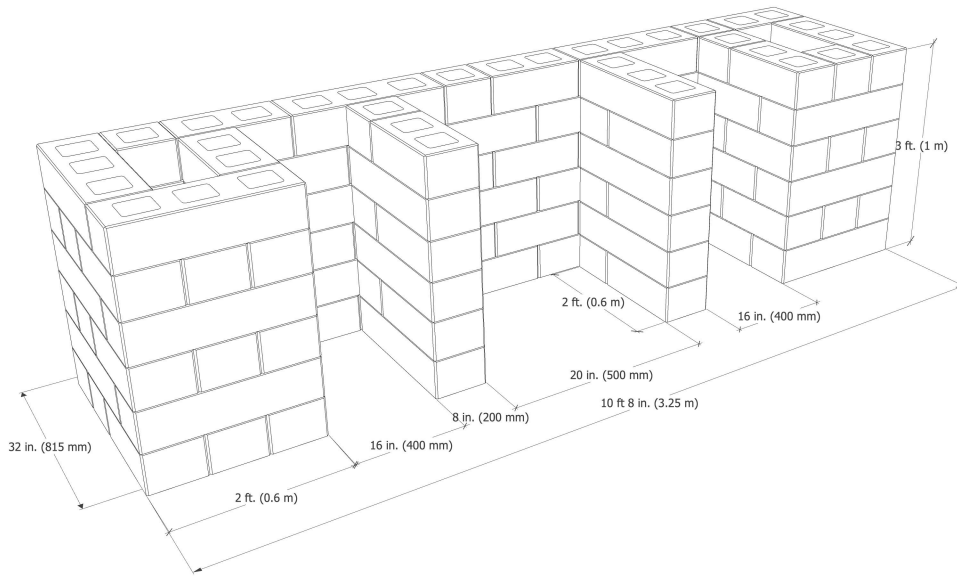

Your AB Metro Patio Wall Project Portfolio

Room 1 - Plan View

allanblock.com

Your AB Metro Patio Wall Project Portfolio Element Isometric Drawings

allanblock.com

Counter 32x128 Open

AB Metro Patio Block Sets = 36