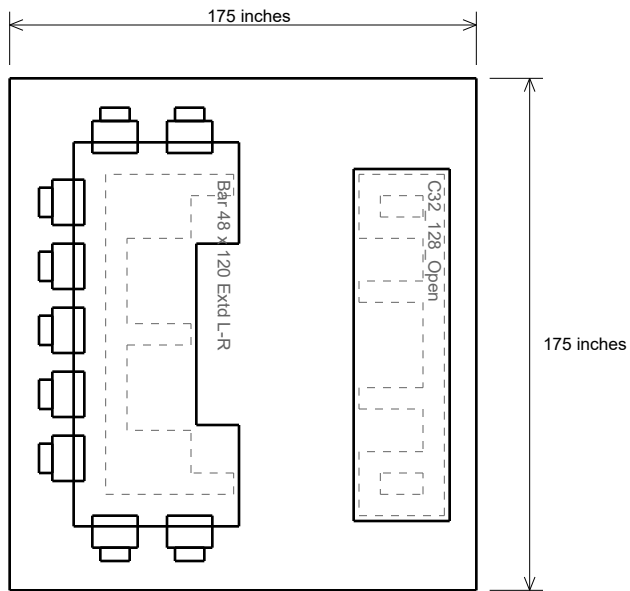

Your AB Metro Patio Wall Project Portfolio

Room 1 - Plan View

allanblock.com